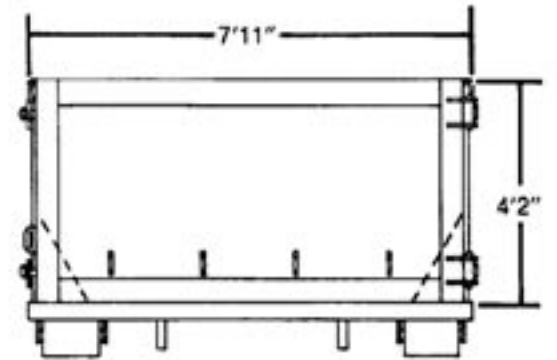

2 YARD

3 YARD

4 YARD

6 YARD

6 YARD SLANT

GARY W. GRAY
TRUCKING

P.O. Box 48, Route 46 • Delaware, NJ 07833 • 908-475-3797 • Fax: 908-475-3243

8 YARD

8 YARD SLANT

20 YARD OPEN TOP

30 & 40 YARD OPEN TOP

GARY W. GRAY
TRUCKING

P.O. Box 48, Route 46 • Delaware, NJ 07833 • 908-475-3797 • Fax: 908-475-3243

30 & 40 YARD COMPACTOR