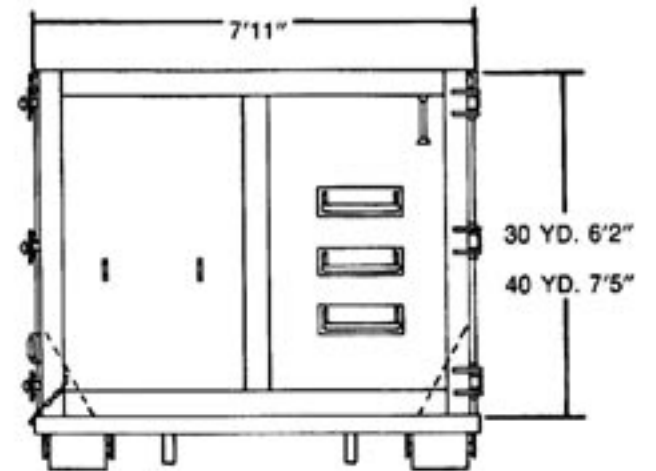

8 YARD SLANT

20 YARD OPEN TOP

30 & 40 YARD OPEN TOP

GARY W. GRAY
TRUCKING

P.O. Box 48, Route 46 • Delaware, NJ 07833 • 908-475-3797 • Fax: 908-475-3243

30 & 40 YARD COMPACTOR