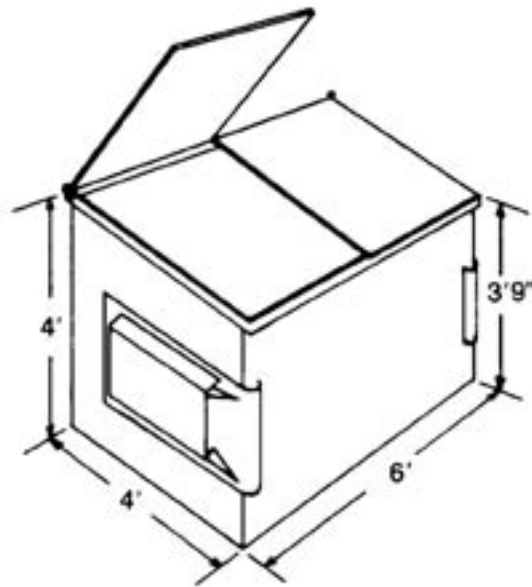

Roll off service for 10 to 40 cubic yard containers or compactors.
Front Load service of 2 to 8 cubic yard containers for trash or recycling.

All images and specifications are © 2002 Gary W. Grey Trucking inc. All rights reserved.
For a full color brochure and more information, contact Gary W. Grey Trucking.

2 YARD

3 YARD

4 YARD

6 YARD

6 YARD SLANT

GARY W. GRAY
TRUCKING

P.O. Box 48, Route 46 • Delaware, NJ 07833 • 908-475-3797 • Fax: 908-475-3243

8 YARD