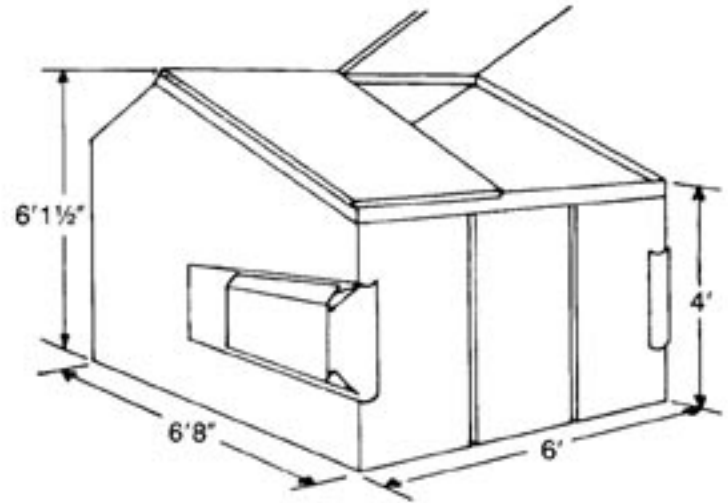

Roll off service for 10 to 40 cubic yard containers or compactors.
Front Load service of 2 to 8 cubic yard containers for trash or recycling.

All images and specifications are © 2002 Gary W. Grey Trucking inc. All rights reserved.
For a full color brochure and more information, contact Gary W. Grey Trucking.

2 YARD

3 YARD

4 YARD

6 YARD

6 YARD SLANT

GARY W. GRAY
TRUCKING

P.O. Box 48, Route 46 • Delaware, NJ 07833 • 908-475-3797 • Fax: 908-475-3243

8 YARD

8 YARD SLANT

20 YARD OPEN TOP

30 & 40 YARD OPEN TOP

GARY W. GRAY
TRUCKING

P.O. Box 48, Route 46 • Delaware, NJ 07833 • 908-475-3797 • Fax: 908-475-3243

30 & 40 YARD COMPACTOR