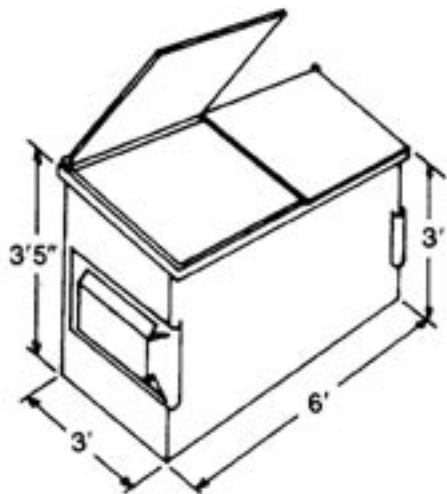

Roll off service for 10 to 40 cubic yard containers or compactors.
Front Load service of 2 to 8 cubic yard containers for trash or recycling.

All images and specifications are © 2002 Gary W. Grey Trucking inc. All rights reserved.
For a full color brochure and more information, contact Gary W. Grey Trucking.

2 YARD

3 YARD

4 YARD

6 YARD

6 YARD SLANT

GARY W. GRAY
TRUCKING

P.O. Box 48, Route 46 • Delaware, NJ 07833 • 908-475-3797 • Fax: 908-475-3243

8 YARD

8 YARD SLANT

20 YARD OPEN TOP

30 & 40 YARD OPEN TOP

GARY W. GRAY
TRUCKING

P.O. Box 48, Route 46 • Delaware, NJ 07833 • 908-475-3797 • Fax: 908-475-3243

30 & 40 YARD COMPACTOR