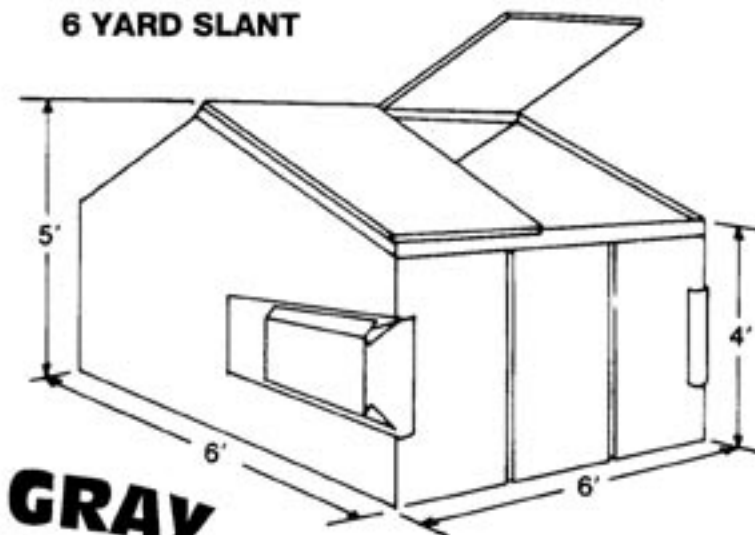

Roll off service for 10 to 40 cubic yard containers or compactors.
Front Load service of 2 to 8 cubic yard containers for trash or recycling.

All images and specifications are © 2002 Gary W. Grey Trucking inc. All rights reserved.
For a full color brochure and more information, contact Gary W. Grey Trucking.

2 YARD

3 YARD

4 YARD

6 YARD

6 YARD SLANT

GARY W. GRAY
TRUCKING

P.O. Box 48, Route 46 • Delaware, NJ 07833 • 908-475-3797 • Fax: 908-475-3243

8 YARD

8 YARD SLANT

20 YARD OPEN TOP

30 & 40 YARD OPEN TOP

GARY W. GRAY
TRUCKING

P.O. Box 48, Route 46 • Delaware, NJ 07833 • 908-475-3797 • Fax: 908-475-3243

30 & 40 YARD COMPACTOR