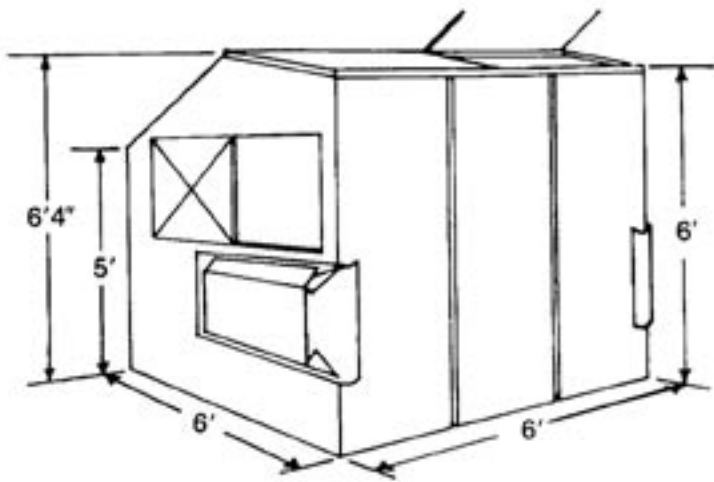

Roll off service for 10 to 40 cubic yard containers or compactors.
Front Load service of 2 to 8 cubic yard containers for trash or recycling.

All images and specifications are © 2002 Gary W. Grey Trucking inc. All rights reserved.
For a full color brochure and more information, contact Gary W. Grey Trucking.

2 YARD

3 YARD

4 YARD

6 YARD

6 YARD SLANT

GARY W. GRAY
TRUCKING

P.O. Box 48, Route 46 • Delaware, NJ 07833 • 908-475-3797 • Fax: 908-475-3243

8 YARD

8 YARD SLANT

20 YARD OPEN TOP

30 & 40 YARD OPEN TOP

GARY W. GRAY
TRUCKING

P.O. Box 48, Route 46 • Delaware, NJ 07833 • 908-475-3797 • Fax: 908-475-3243

30 & 40 YARD COMPACTOR