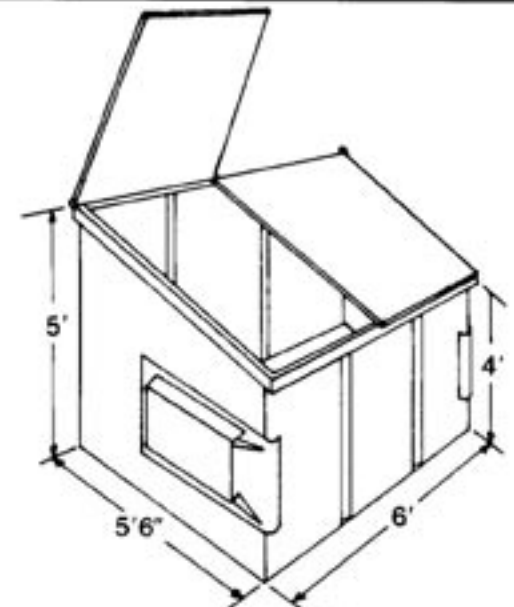

Roll off service for 10 to 40 cubic yard containers or compactors.
Front Load service of 2 to 8 cubic yard containers for trash or recycling.

All images and specifications are © 2002 Gary W. Grey Trucking inc. All rights reserved.
For a full color brochure and more information, contact Gary W. Grey Trucking.

2 YARD

3 YARD

4 YARD

6 YARD

6 YARD SLANT

GARY W. GRAY
TRUCKING

P.O. Box 48, Route 46 • Delaware, NJ 07833 • 908-475-3797 • Fax: 908-475-3243

8 YARD

8 YARD SLANT

20 YARD OPEN TOP

30 & 40 YARD OPEN TOP

GARY W. GRAY
TRUCKING

P.O. Box 48, Route 46 • Delaware, NJ 07833 • 908-475-3797 • Fax: 908-475-3243

30 & 40 YARD COMPACTOR