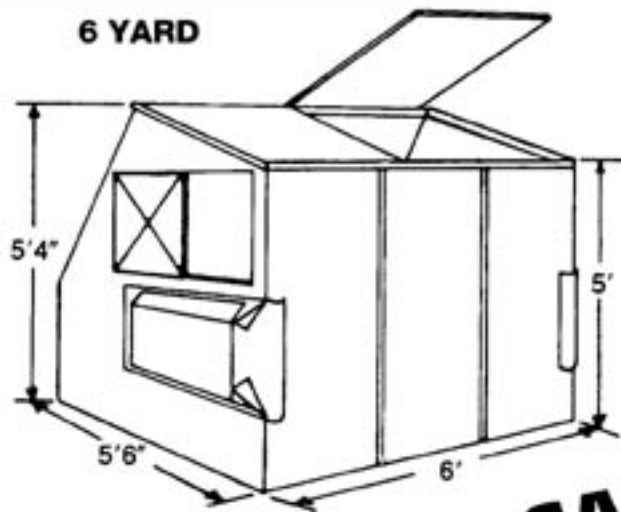

Roll off service for 10 to 40 cubic yard containers or compactors.
Front Load service of 2 to 8 cubic yard containers for trash or recycling.

All images and specifications are © 2002 Gary W. Grey Trucking inc. All rights reserved.
For a full color brochure and more information, contact Gary W. Grey Trucking.

2 YARD

3 YARD

4 YARD

6 YARD

6 YARD SLANT

GARY W. GRAY
TRUCKING

P.O. Box 48, Route 46 • Delaware, NJ 07833 • 908-475-3797 • Fax: 908-475-3243

8 YARD

8 YARD SLANT

20 YARD OPEN TOP

30 & 40 YARD OPEN TOP

GARY W. GRAY
TRUCKING

P.O. Box 48, Route 46 • Delaware, NJ 07833 • 908-475-3797 • Fax: 908-475-3243

30 & 40 YARD COMPACTOR