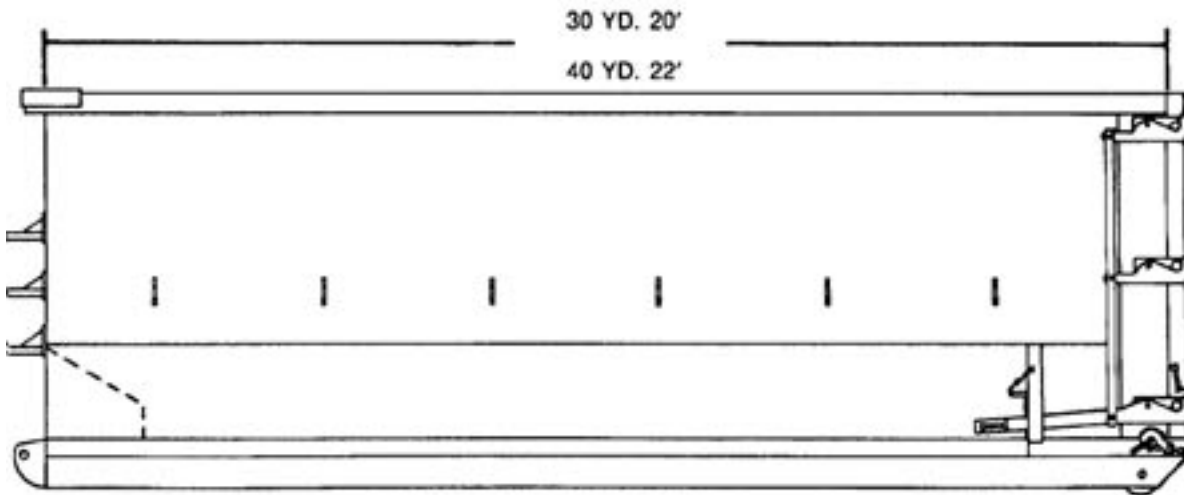

8 YARD SLANT

20 YARD OPEN TOP

30 & 40 YARD OPEN TOP

GARY W. GRAY
TRUCKING

P.O. Box 48, Route 46 • Delaware, NJ 07833 • 908-475-3797 • Fax: 908-475-3243

30 & 40 YARD COMPACTOR