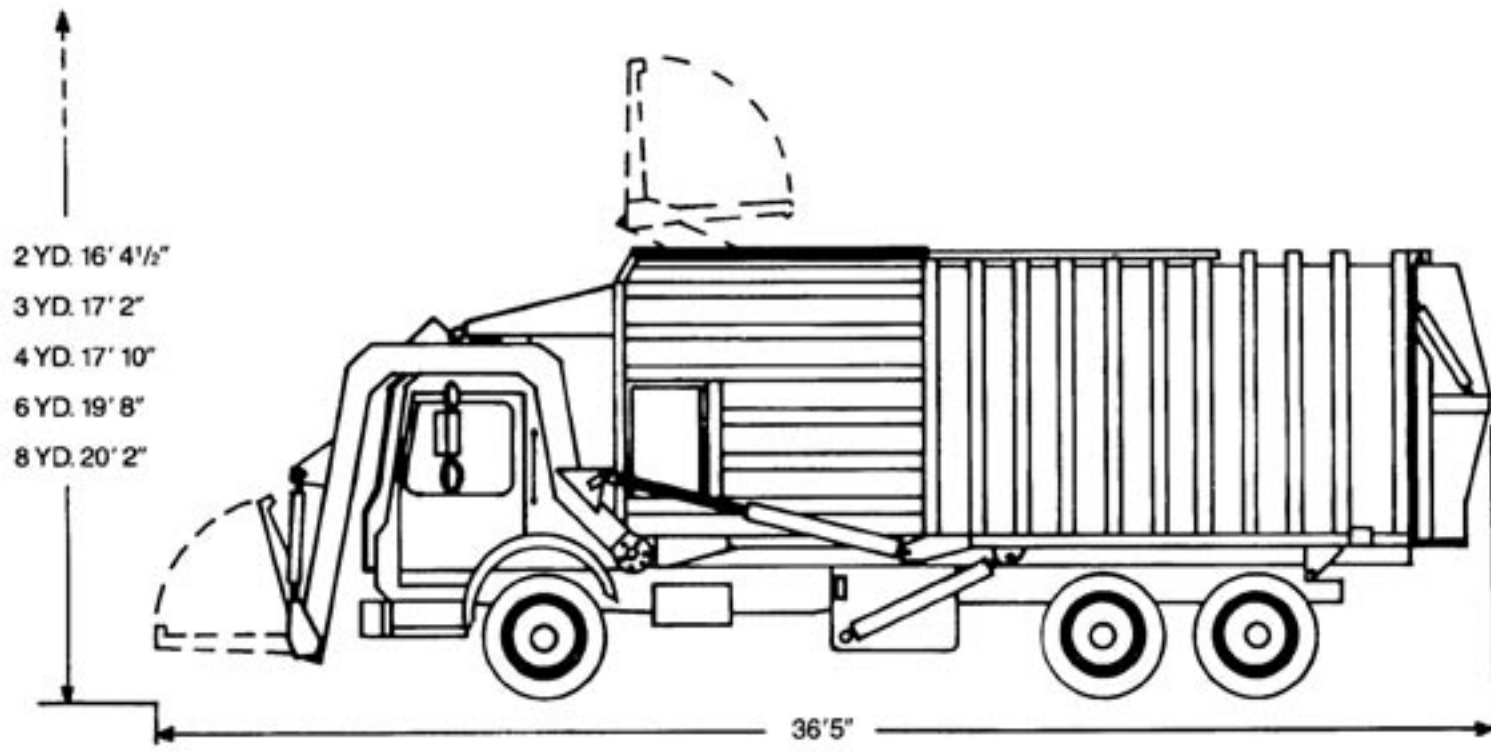

Roll off service for 10 to 40 cubic yard containers or compactors.
Front Load service of 2 to 8 cubic yard containers for trash or recycling.

All images and specifications are © 2002 Gary W. Grey Trucking inc. All rights reserved.
For a full color brochure and more information, contact Gary W. Grey Trucking.

2 YARD

3 YARD

4 YARD

6 YARD

6 YARD SLANT

GARY W. GRAY
TRUCKING

P.O. Box 48, Route 46 • Delaware, NJ 07833 • 908-475-3797 • Fax: 908-475-3243

8 YARD

8 YARD SLANT

20 YARD OPEN TOP

30 & 40 YARD OPEN TOP

GARY W. GRAY
TRUCKING

P.O. Box 48, Route 46 • Delaware, NJ 07833 • 908-475-3797 • Fax: 908-475-3243

30 & 40 YARD COMPACTOR