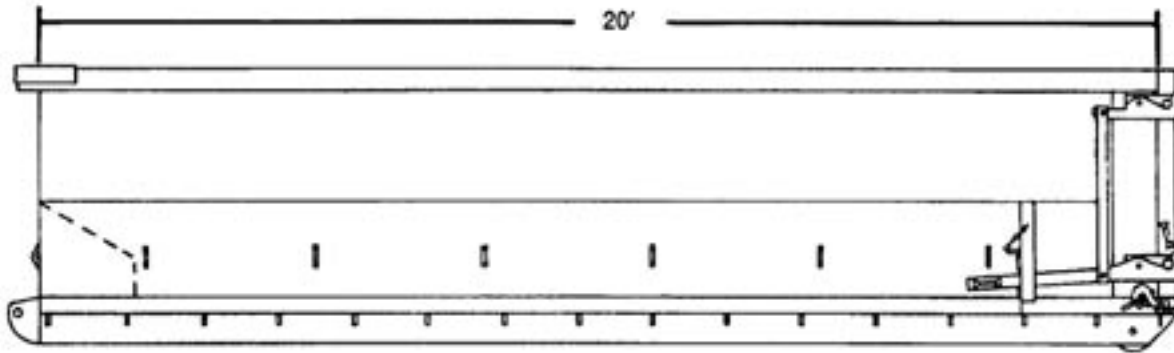

2 YARD

3 YARD

4 YARD

6 YARD

6 YARD SLANT

GARY W. GRAY
TRUCKING

P.O. Box 48, Route 46 • Delaware, NJ 07833 • 908-475-3797 • Fax: 908-475-3243

8 YARD

8 YARD SLANT

20 YARD OPEN TOP

30 & 40 YARD OPEN TOP

GARY W. GRAY
TRUCKING

P.O. Box 48, Route 46 • Delaware, NJ 07833 • 908-475-3797 • Fax: 908-475-3243

30 & 40 YARD COMPACTOR